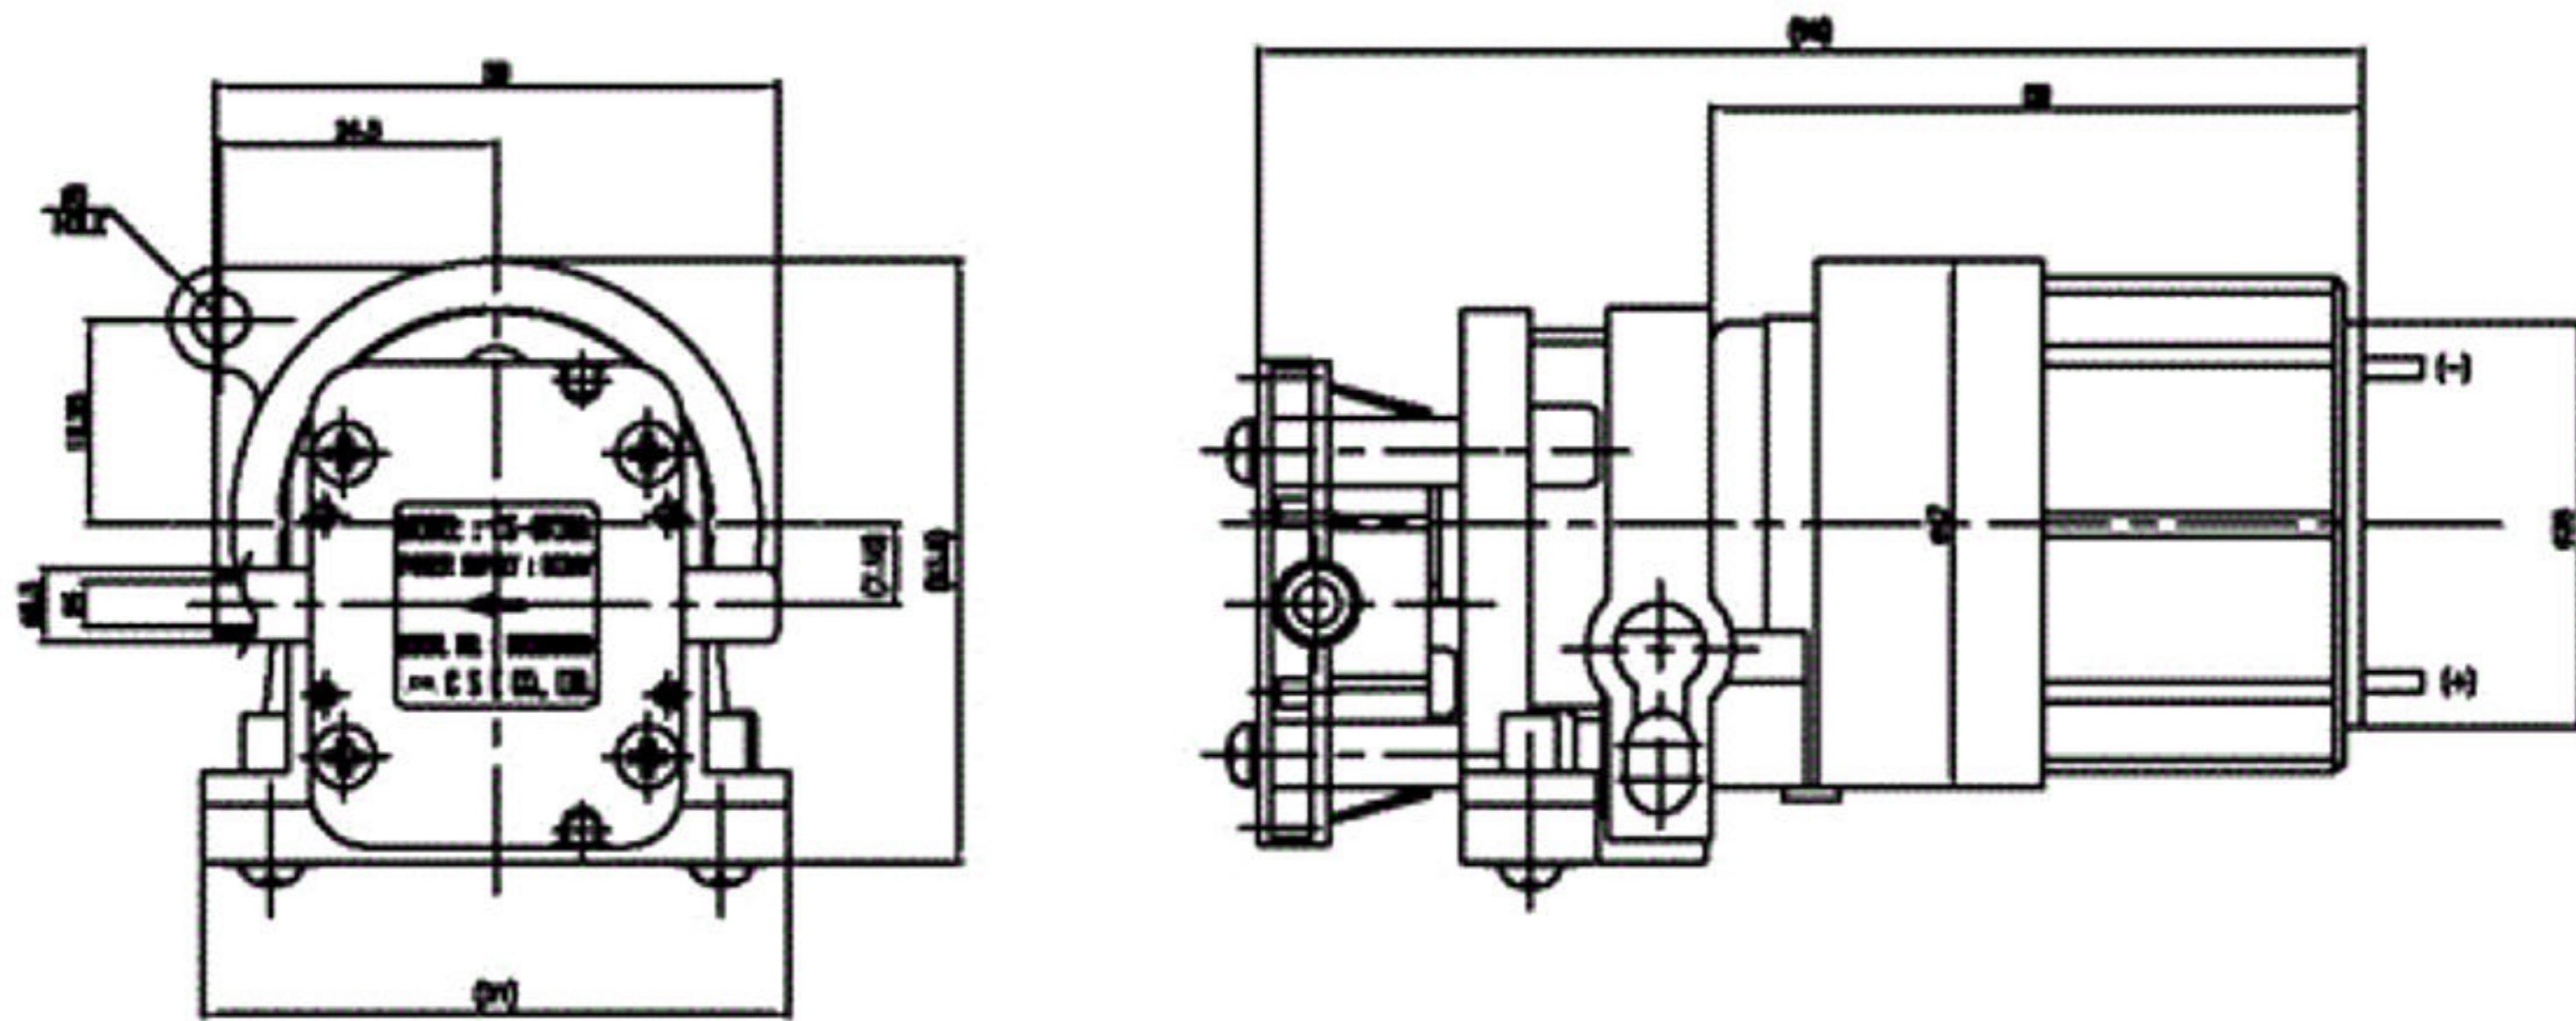

Mini Water Pump

비데펌프 (CS-0730)

제품사진

APPLICATIONS

- Bidet
- High pressure pump
- Vending machine

DIMENSIONS

PERFORMANCE CURVE

SPECIFICATION

MODEL		CS-0730A
POWER SUPPLY		DC 24V
INPUT		.
MAX. HEAD		28M (92FT)
MAX. CAPACITY		2.5L/MIN (40GPH)
LIQUID TEMPERATURE		0~40 DEGREES CENTIGRADE (32~104 DEGREES FAHRENHEIT)
HOSE CONNECTED	INLET	Φ 6.5
	OUTLET	Φ6.5