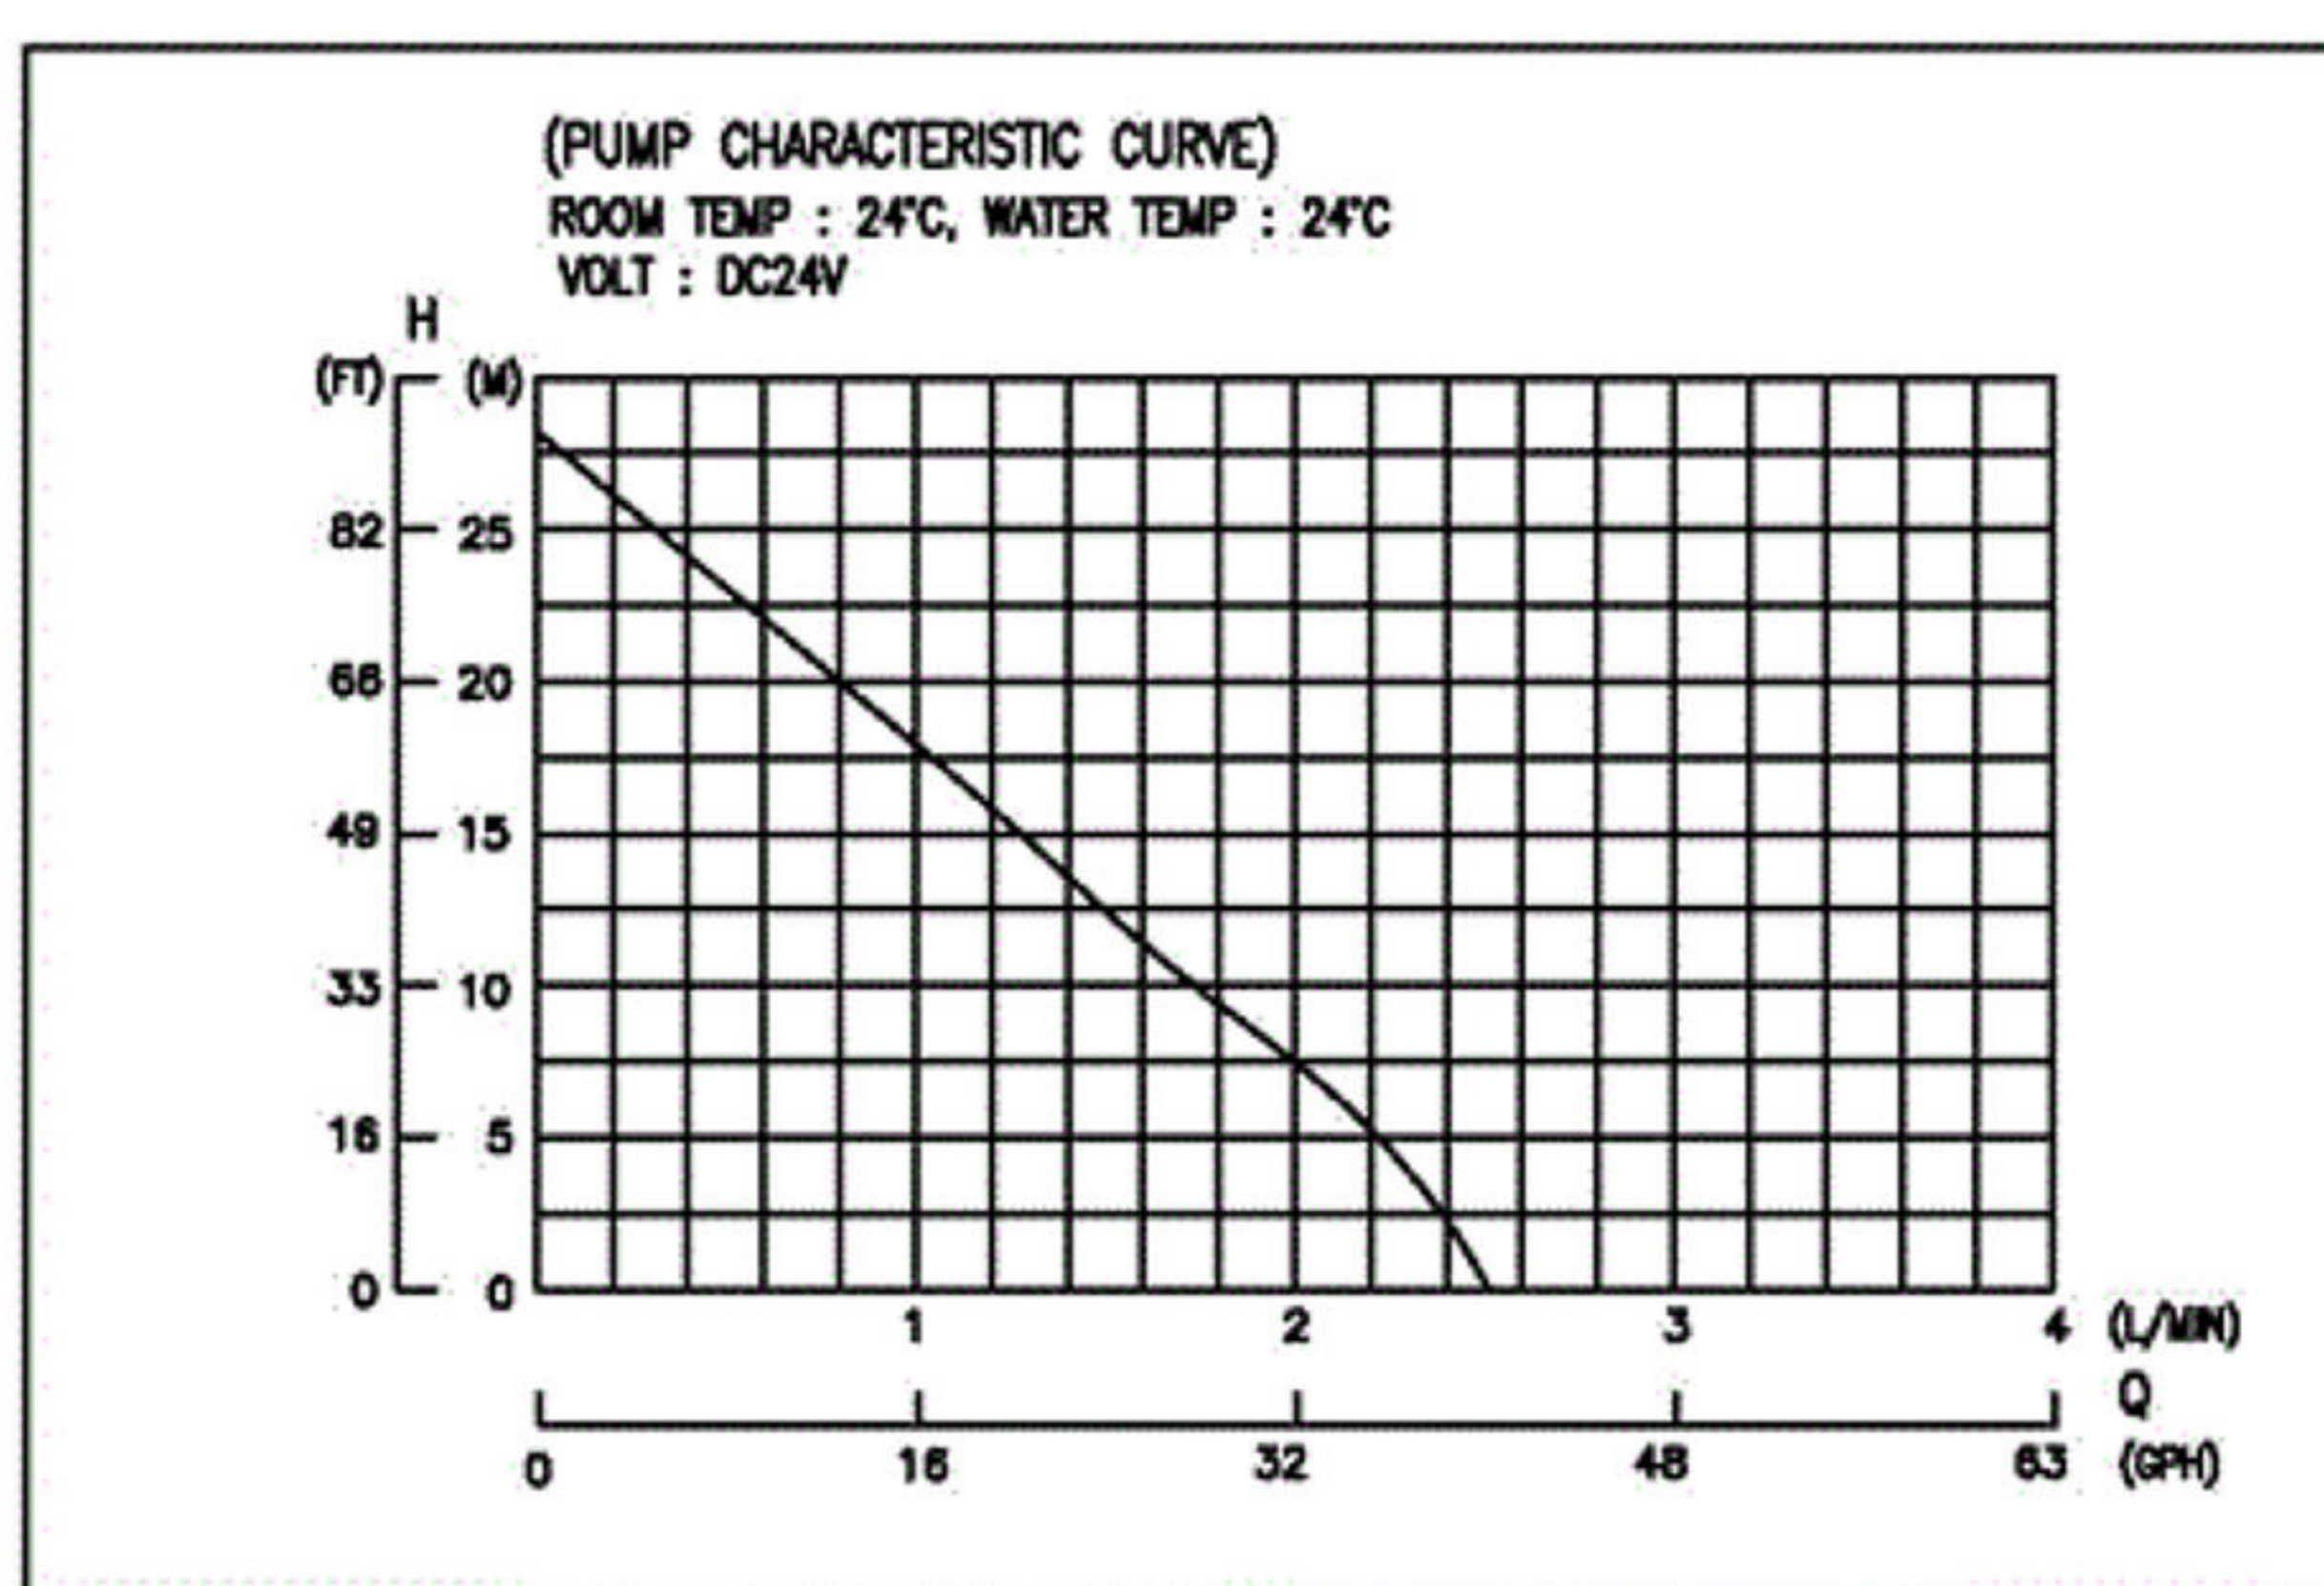

Mini Water Pump

비데펌프 (CS-0730)

제품사진

APPLICATIONS

- Bidet
- High pressure pump
- Vending machine

DIMENSIONS

PERFORMANCE CURVE

SPECIFICATION

MODEL		CS-0730A
POWER SUPPLY		DC 24V
INPUT		.
MAX. HEAD		28M (92FT)
MAX. CAPACITY		2.5L/MIN (40GPH)
LIQUID TEMPERATURE		0~40 DEGREES CENTIGRADE (32~104 DEGREES FAHRENHEIT)
HOSE CONNECTED	INLET	Φ 6.5
	OUTLET	Φ6.5