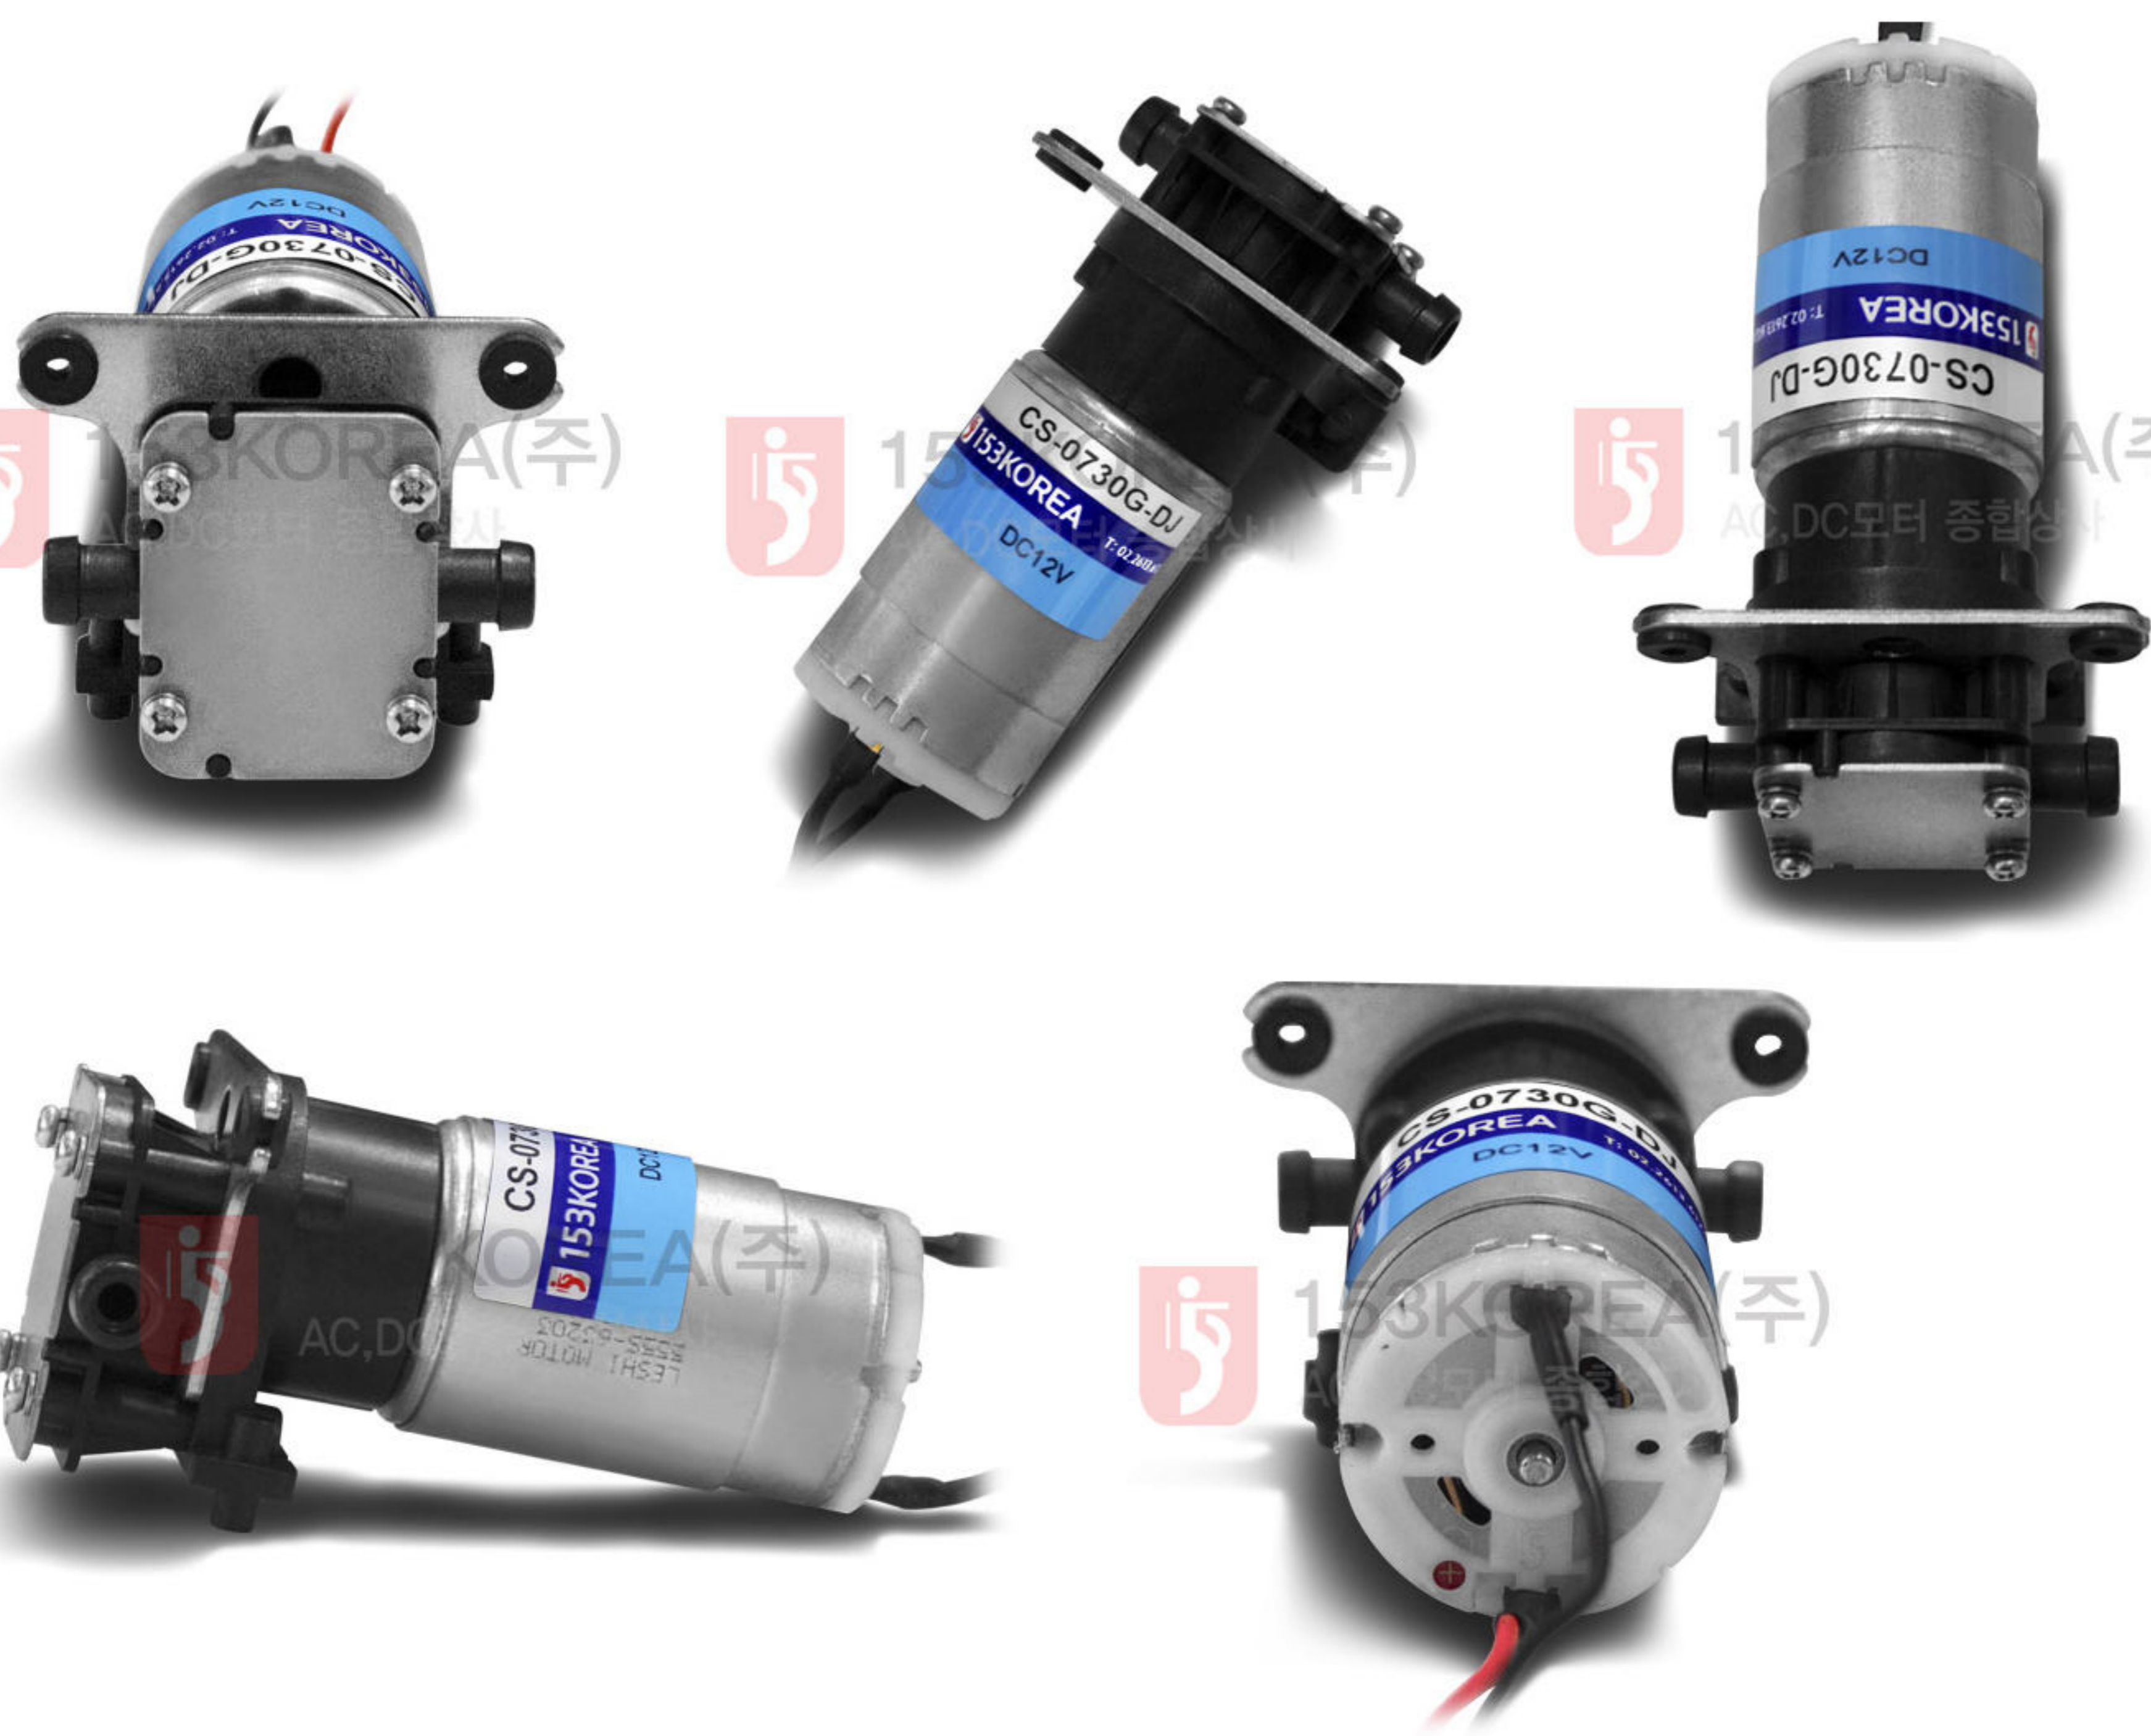

Mini Water Pump

비데펌프 (CS-0730)

제품사진

APPLICATIONS

- Bidet
- High pressure pump
- Vending machine

DIMENSIONS

PERFORMANCE CURVE

SPECIFICATION

MODEL		CS-0730A
POWER SUPPLY		DC 24V
INPUT		.
MAX. HEAD		28M (92FT)
MAX. CAPACITY		2.5L/MIN (40GPH)
LIQUID TEMPERATURE		0~40 DEGREES CENTIGRADE (32~104 DEGREES FAHRENHEIT)
HOSE CONNECTED	INLET	Φ 6.5
	OUTLET	Φ6.5