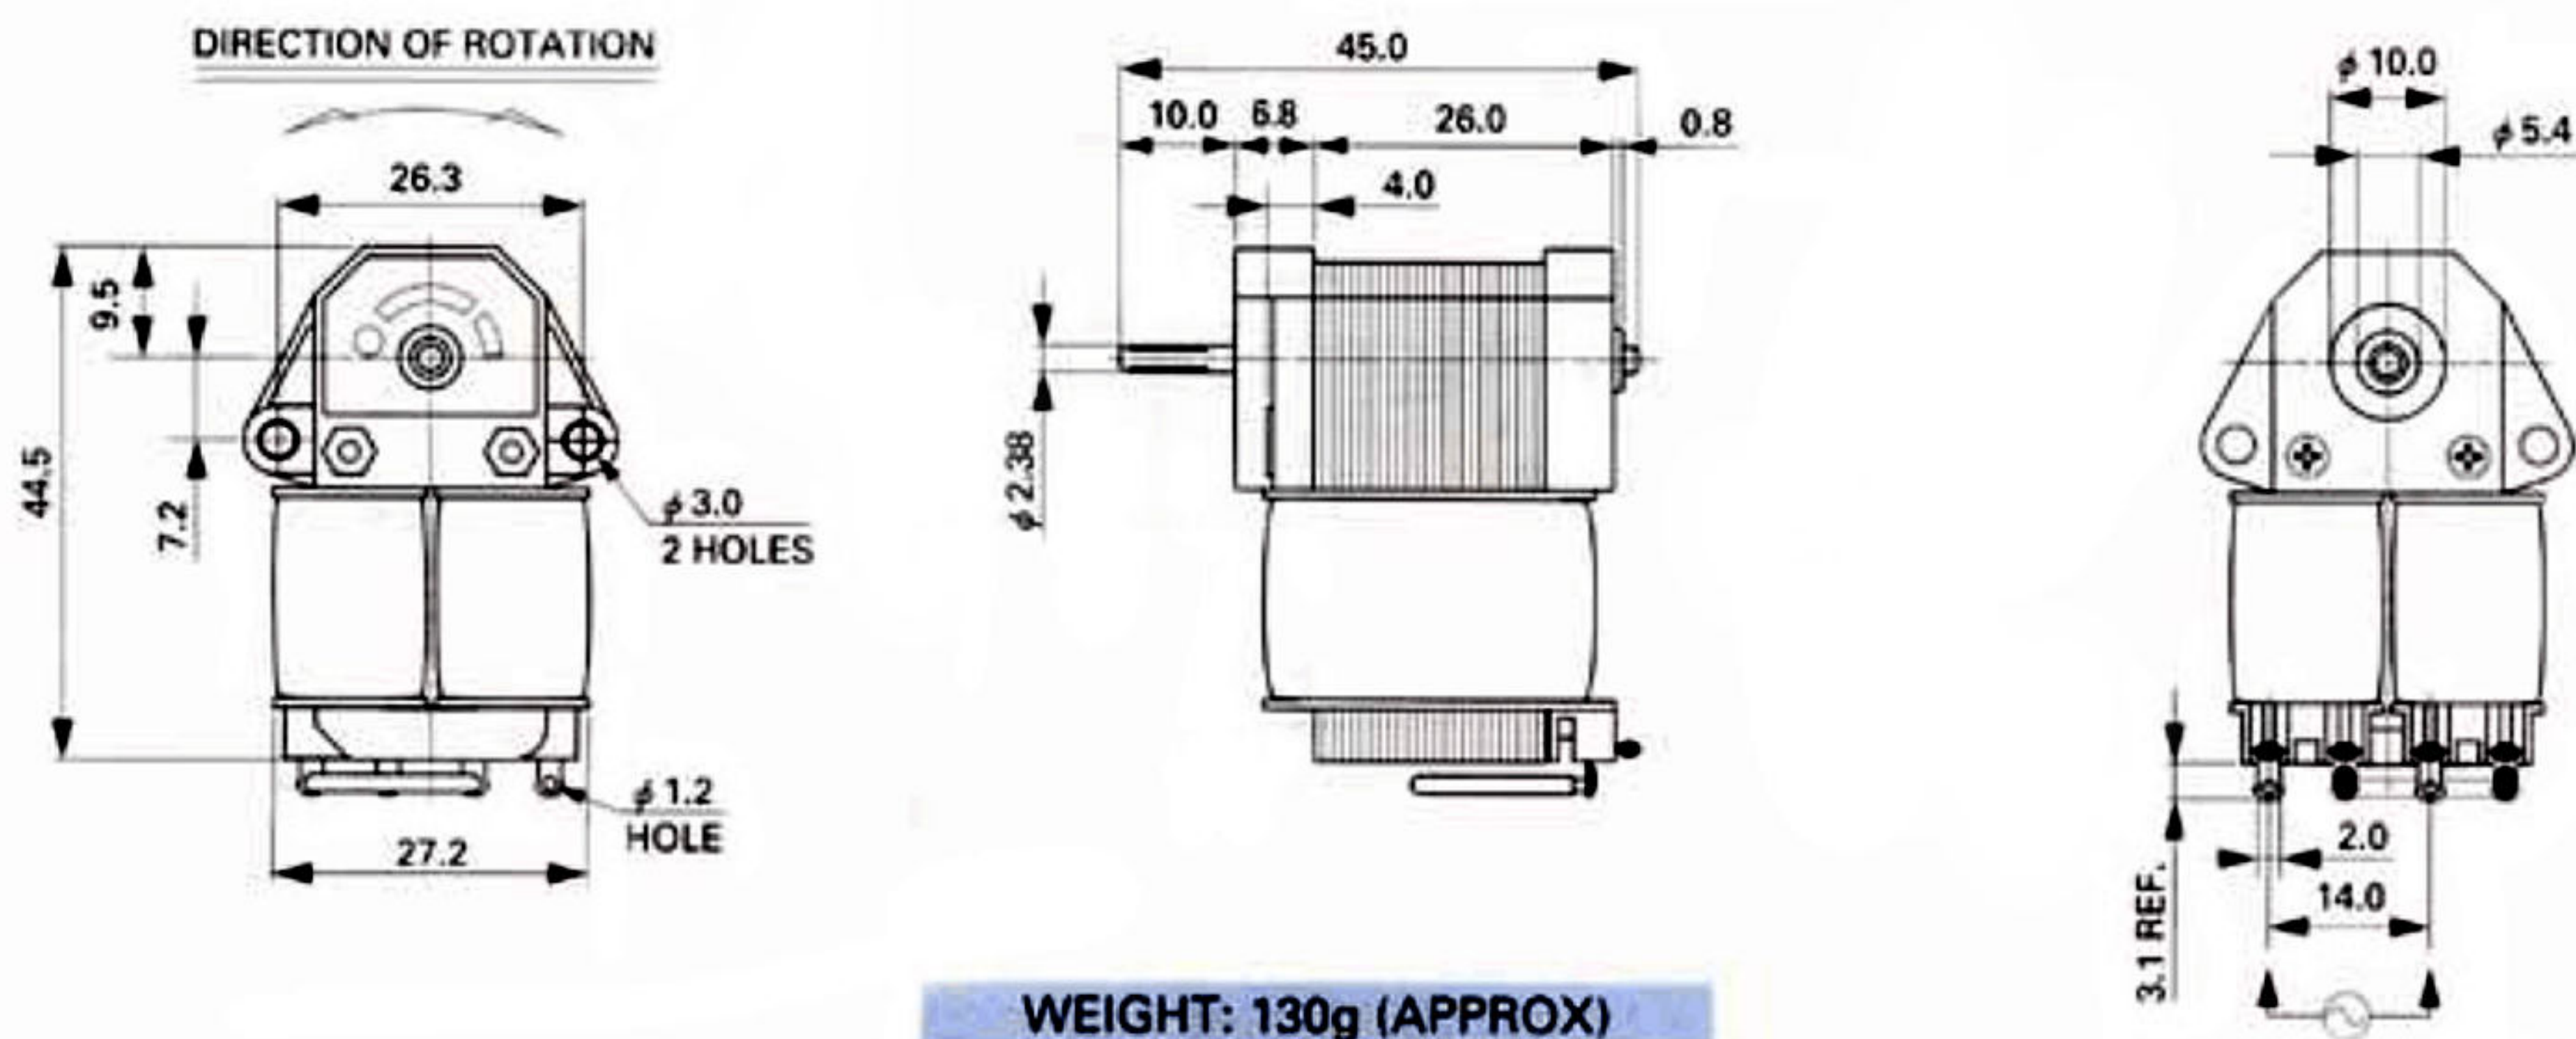

MABUCHI Small DC CO-241PA

DIMENSIONS

SPECIFICATION

MODEL	VOLTAGE		FREQUENCY	SPEED	CURRENT	INPUT	PULL OUT TORQUE	
	OPERATING RANGE	NOMINAL					g·cm	mN·m
	AC.V	AC.V						
CO-241PA-112700	220~240	230	50	3000	0.10	10.2	330	32.3
CO-241PA-171100	100~120	120	60	3600	0.33	16.5	370	36.3